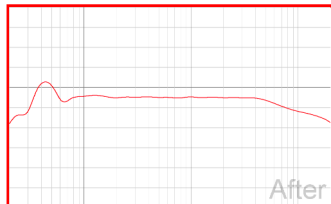

## Left Front

Before

After

**Speaker Settings:** Distance (ft): 15; Trim (dB): 2;  
Crossover (Hz): Large