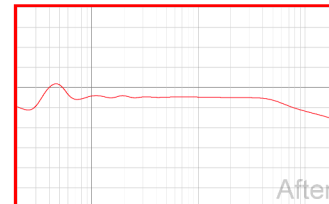

## Left Front

Before

After

**Speaker Settings:** Distance (ft): 15; Trim (dB): 2;  
Crossover (Hz): Large

## Right Front

Before

After

**Speaker Settings:** Distance (ft): 14,8; Trim (dB): 1,5;  
Crossover (Hz): Large