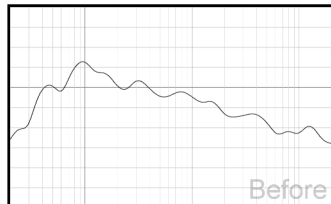

## Left Front

Before

After

**Speaker Settings:** Distance (ft): 15; Trim (dB): 2;  
Crossover (Hz): Large