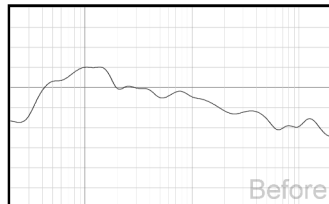

## Left Front

Before

After

**Speaker Settings:** Distance (ft): 15; Trim (dB): 2;  
Crossover (Hz): Large

## Right Front

Before

After

**Speaker Settings:** Distance (ft): 14,8; Trim (dB): 1,5;  
Crossover (Hz): Large